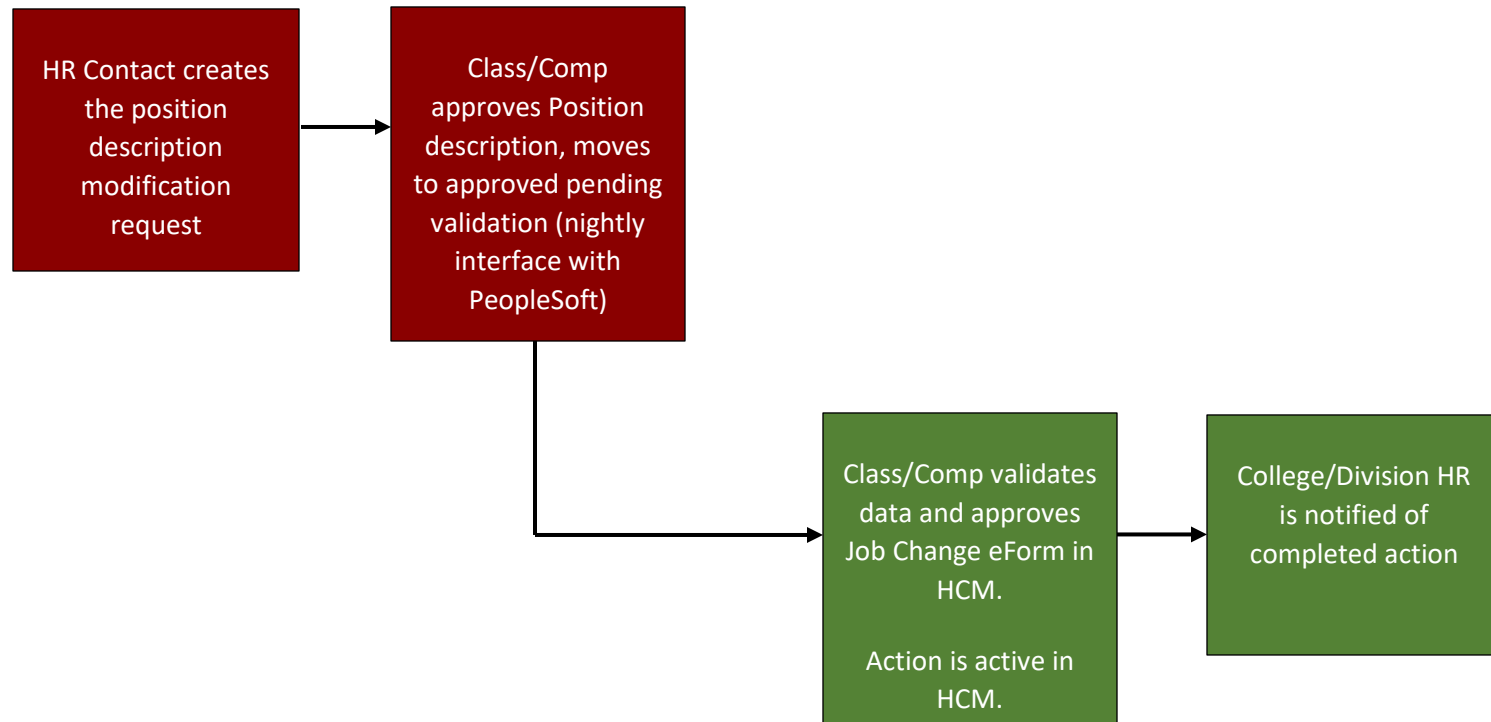

Hire Process Integration between PeopleAdmin, Identity and Access Management, and PeopleSoft HCM

Position Description Modification Process Integration between PeopleAdmin and PeopleSoft HCM

PeopleAdmin = Garnet
PeopleSoft HCM = Green