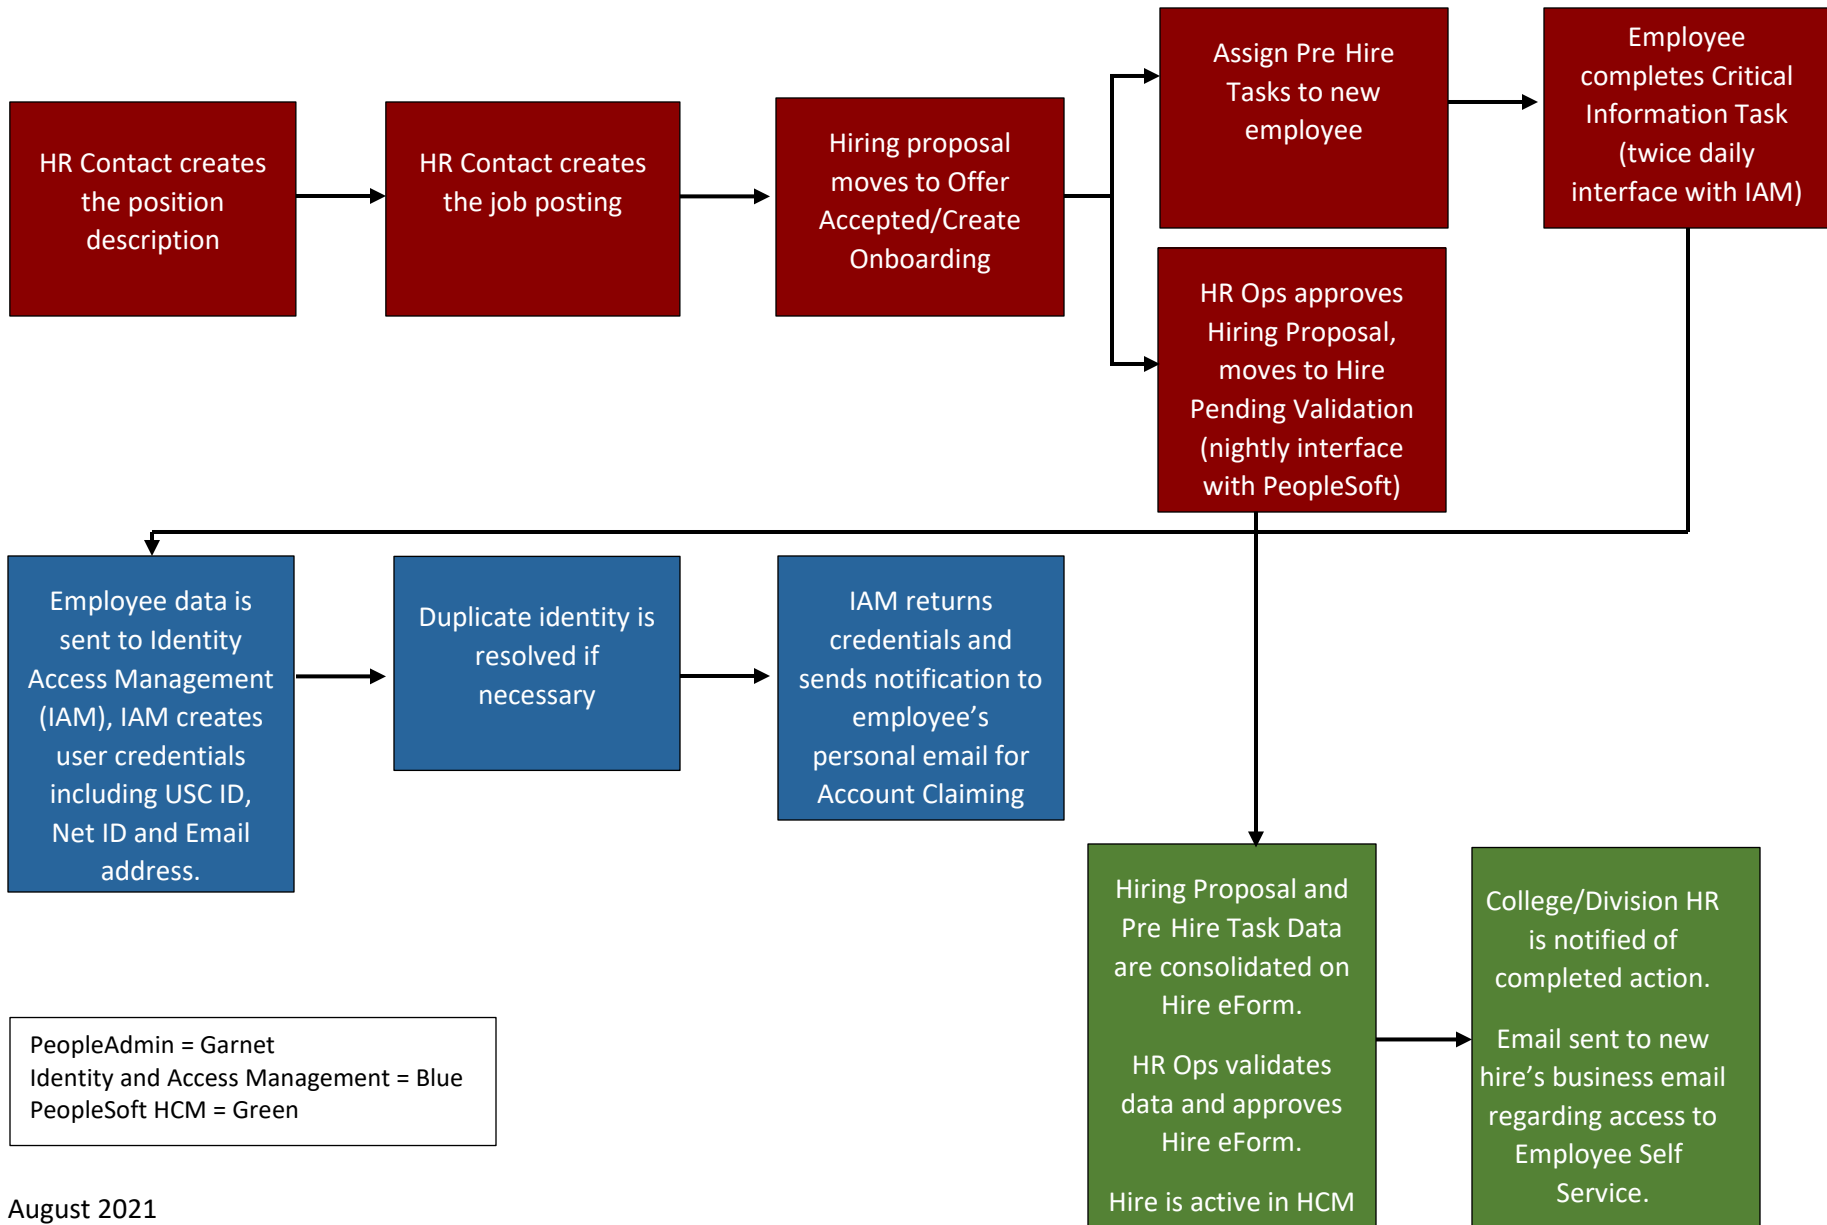

Hire Process Integration between PeopleAdmin, Identity and Access Management, and PeopleSoft HCM

Position Description Modification Process Integration between PeopleAdmin and PeopleSoft HCM

PeopleAdmin = Garnet
PeopleSoft HCM = Green